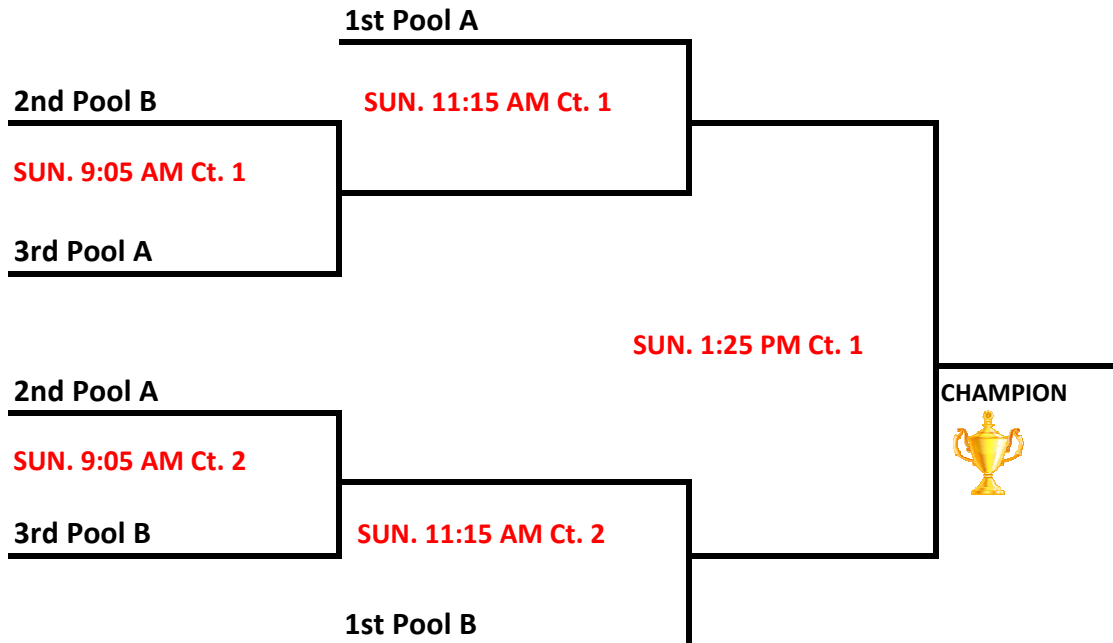

POOL B					
W L					
		B1	Jackson Tigers		
		B2	YBI NOLA (LA)		
		B3	Kingdom Warriors		
Teams	Day	Time	Court	Results	
B1 v B3	Sat	9:35 AM	1	B1	B3
B3 v B2	Sat	12:50 PM	3	B3	B2
B2 v B1	Sat	4:05 PM	1	B2	B1

Home on Left
Vistor on Right

Teams MUST arrive at the gym site AT LEAST 30 min. BEFORE scheduled game time as games CAN & will begin early. NOT for the 1st game of the day!

ALL Players MUST be in FULL uniform to enter the gym!!

ALL HEAD COACHES ARE REQUIRED TO CHECK IN PRIOR TO YOUR FIRST GAME!!

Courts

1-5: MBA Complex

Home on Top
Vistor on Bottom