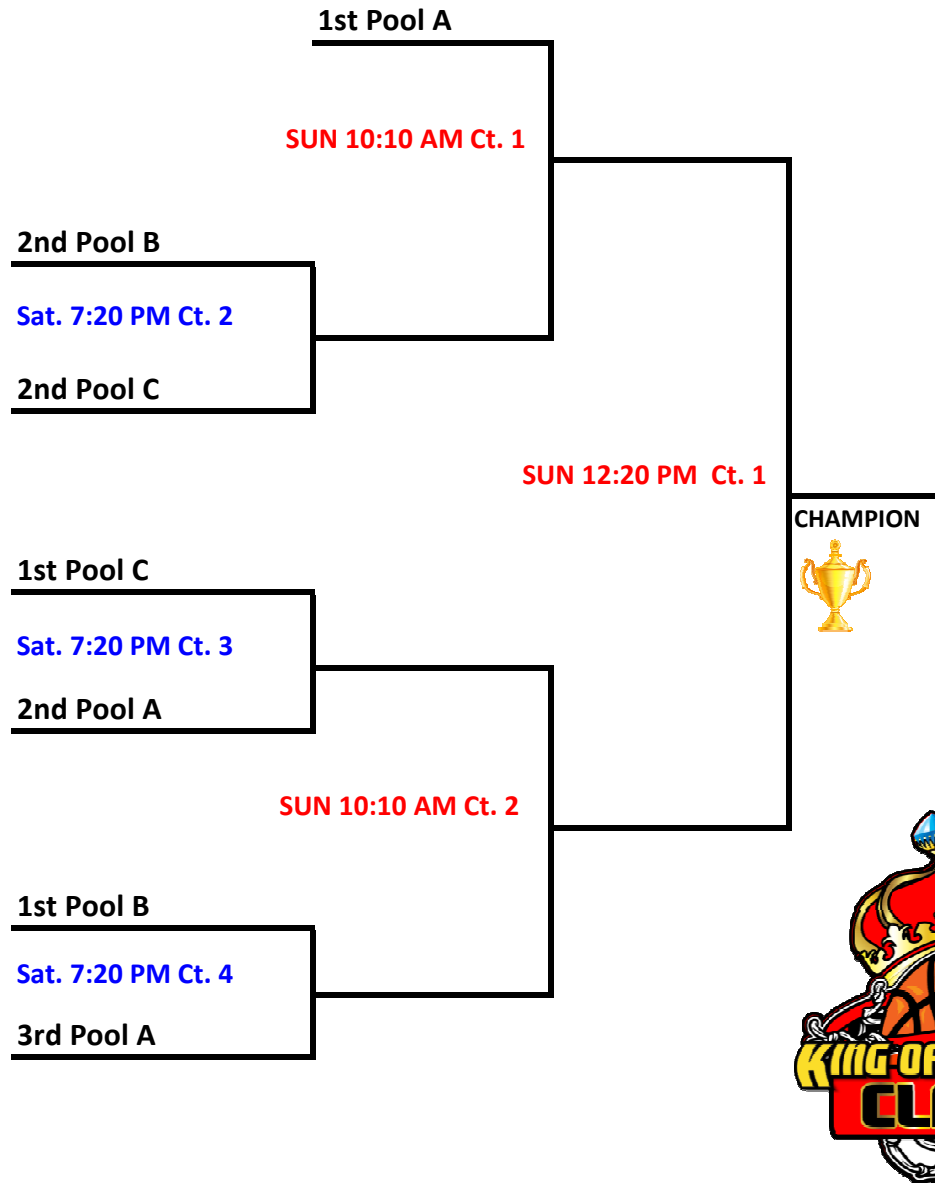

*pool placement game

POOL C

W L

- C1 **Jackson Tigers**
- C2 **LP Stingers (LA)**

Teams	Day	Time	Court	Results
B2 v C1	Sat	10:40 AM	1	B2 <input type="text"/> C1 <input type="text"/>
C2 v B1	Sat	10:40 AM	3	C2 <input type="text"/> B1 <input type="text"/>
*C1 v C2	Sat	3:00 PM	2	C1 <input type="text"/> C2 <input type="text"/>

*pool placement game

ALL Players MUST be in FULL uniform to enter the gym!!

Home on Left
Vistor on Right

Courts:

1-5: MBA Complex Ct. 1-5

Teams **MUST** arrive at the gym site **AT LEAST 30 min. BEFORE** scheduled game time as games **CAN & will** begin early. **NOT** for the 1st game of the day!

Home on Top
Vistor on Bottom