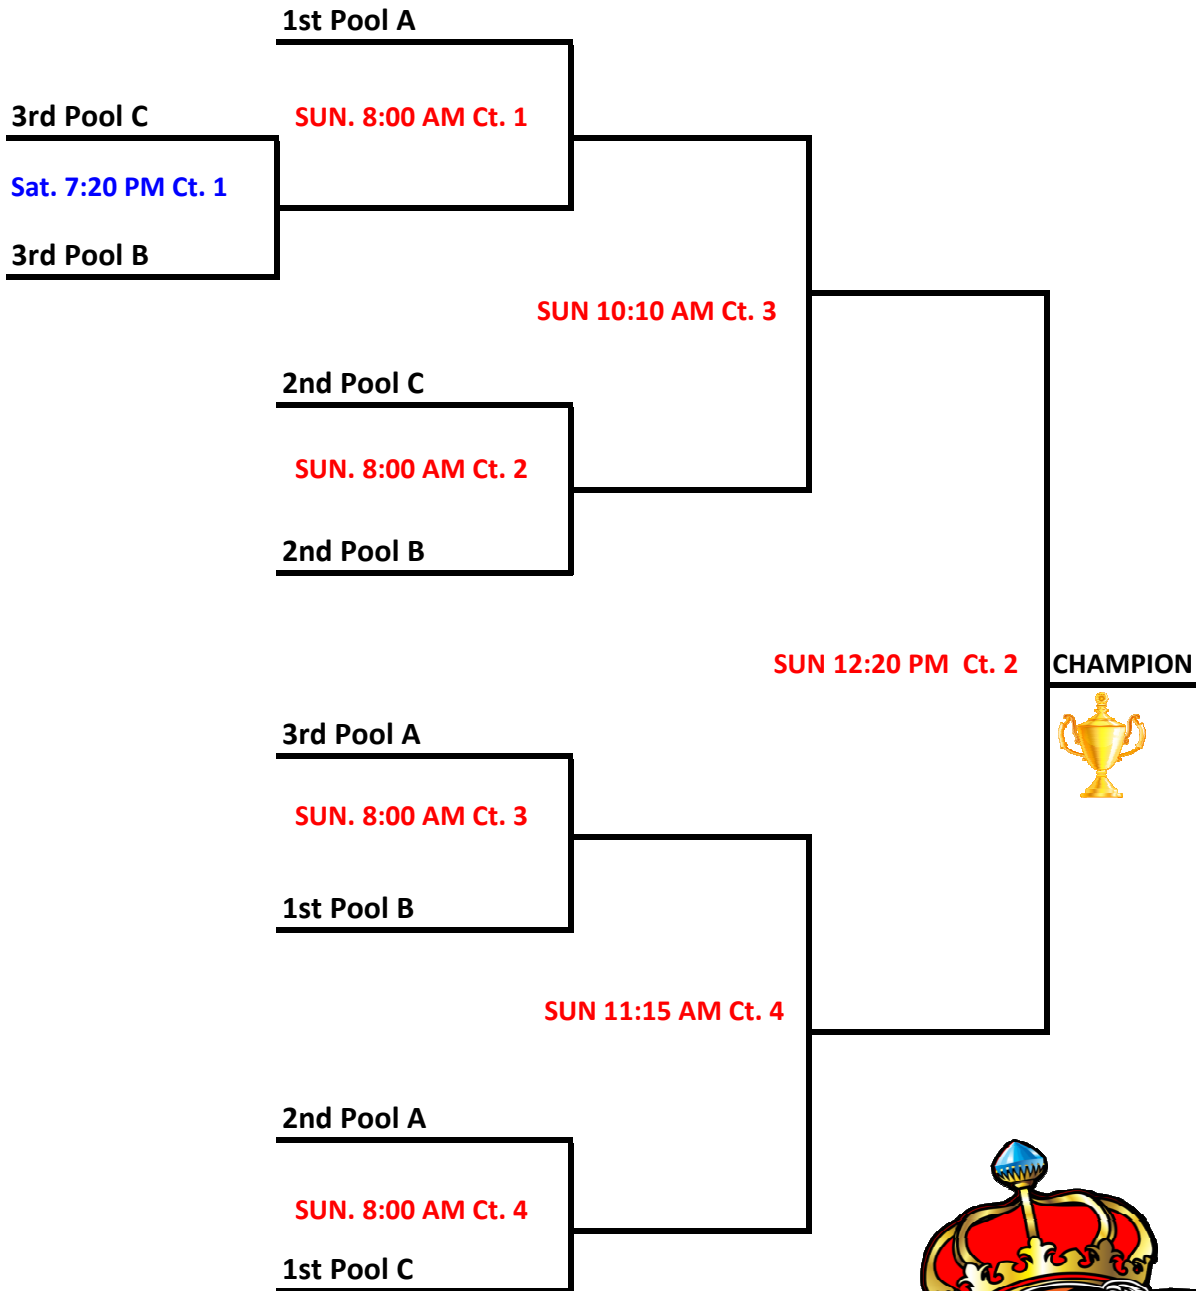

2017 KING OF THE COURT CLASSIC - (15U DIVISION BRACKET)

Home on Top
Vistor on Bottom