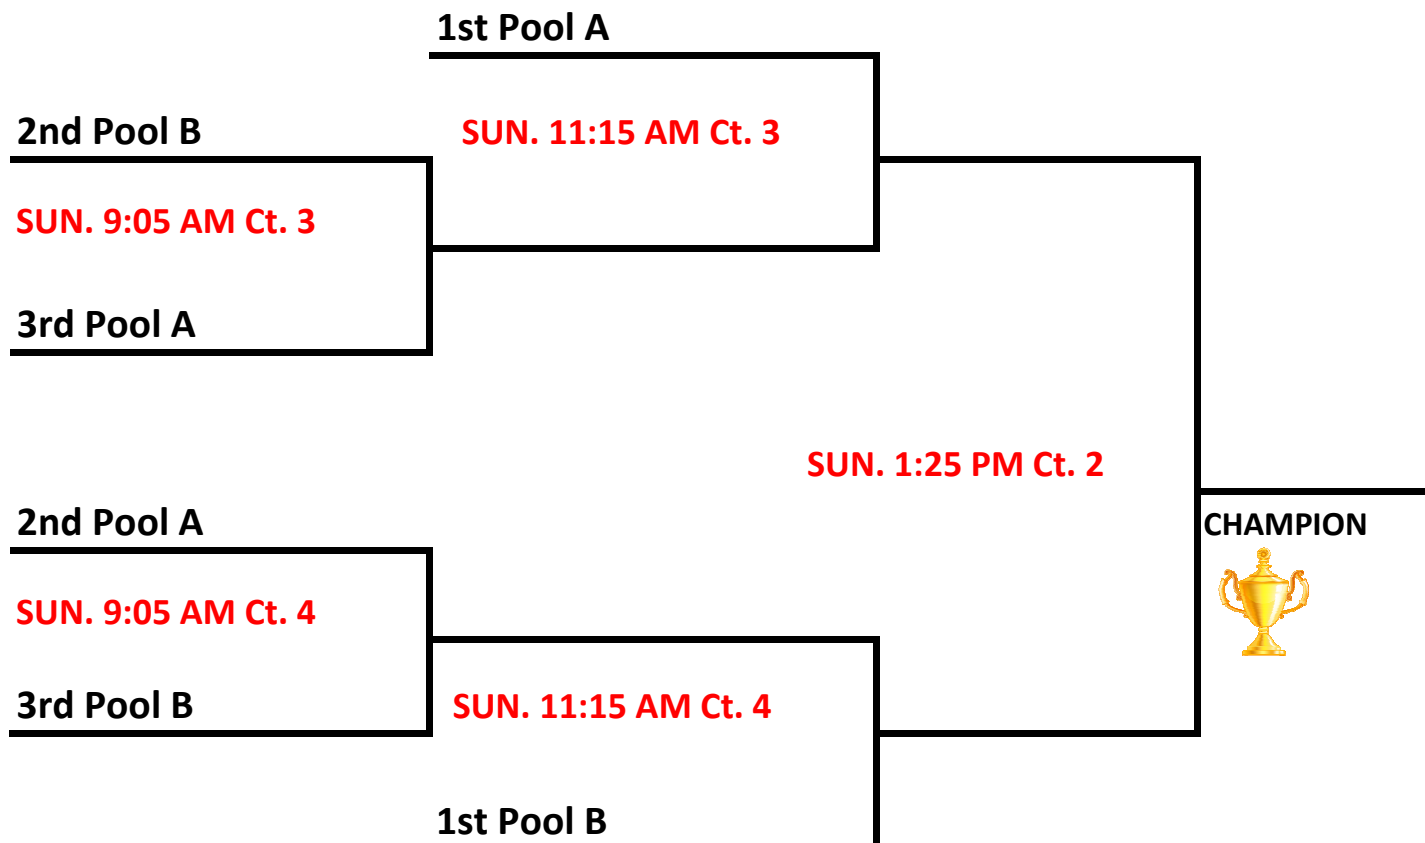

POOL B					
W	L				
		B1	Jackson Pride		
		B2	TCF Jayhawks		
		B3	Warren Co. Bulls		
Teams	Day	Time	Court	Results	
B2 v B3	Sat	9:35 AM	3	B2	B3
B1 v B2	Sat	11:45 AM	2	B1	B2
B3 v B1	Sat	6:15 PM	4	B3	B1

Home on Left
Vistor on Right

Courts

1-5: MBA Complex

Home on Top
Vistor on Bottom