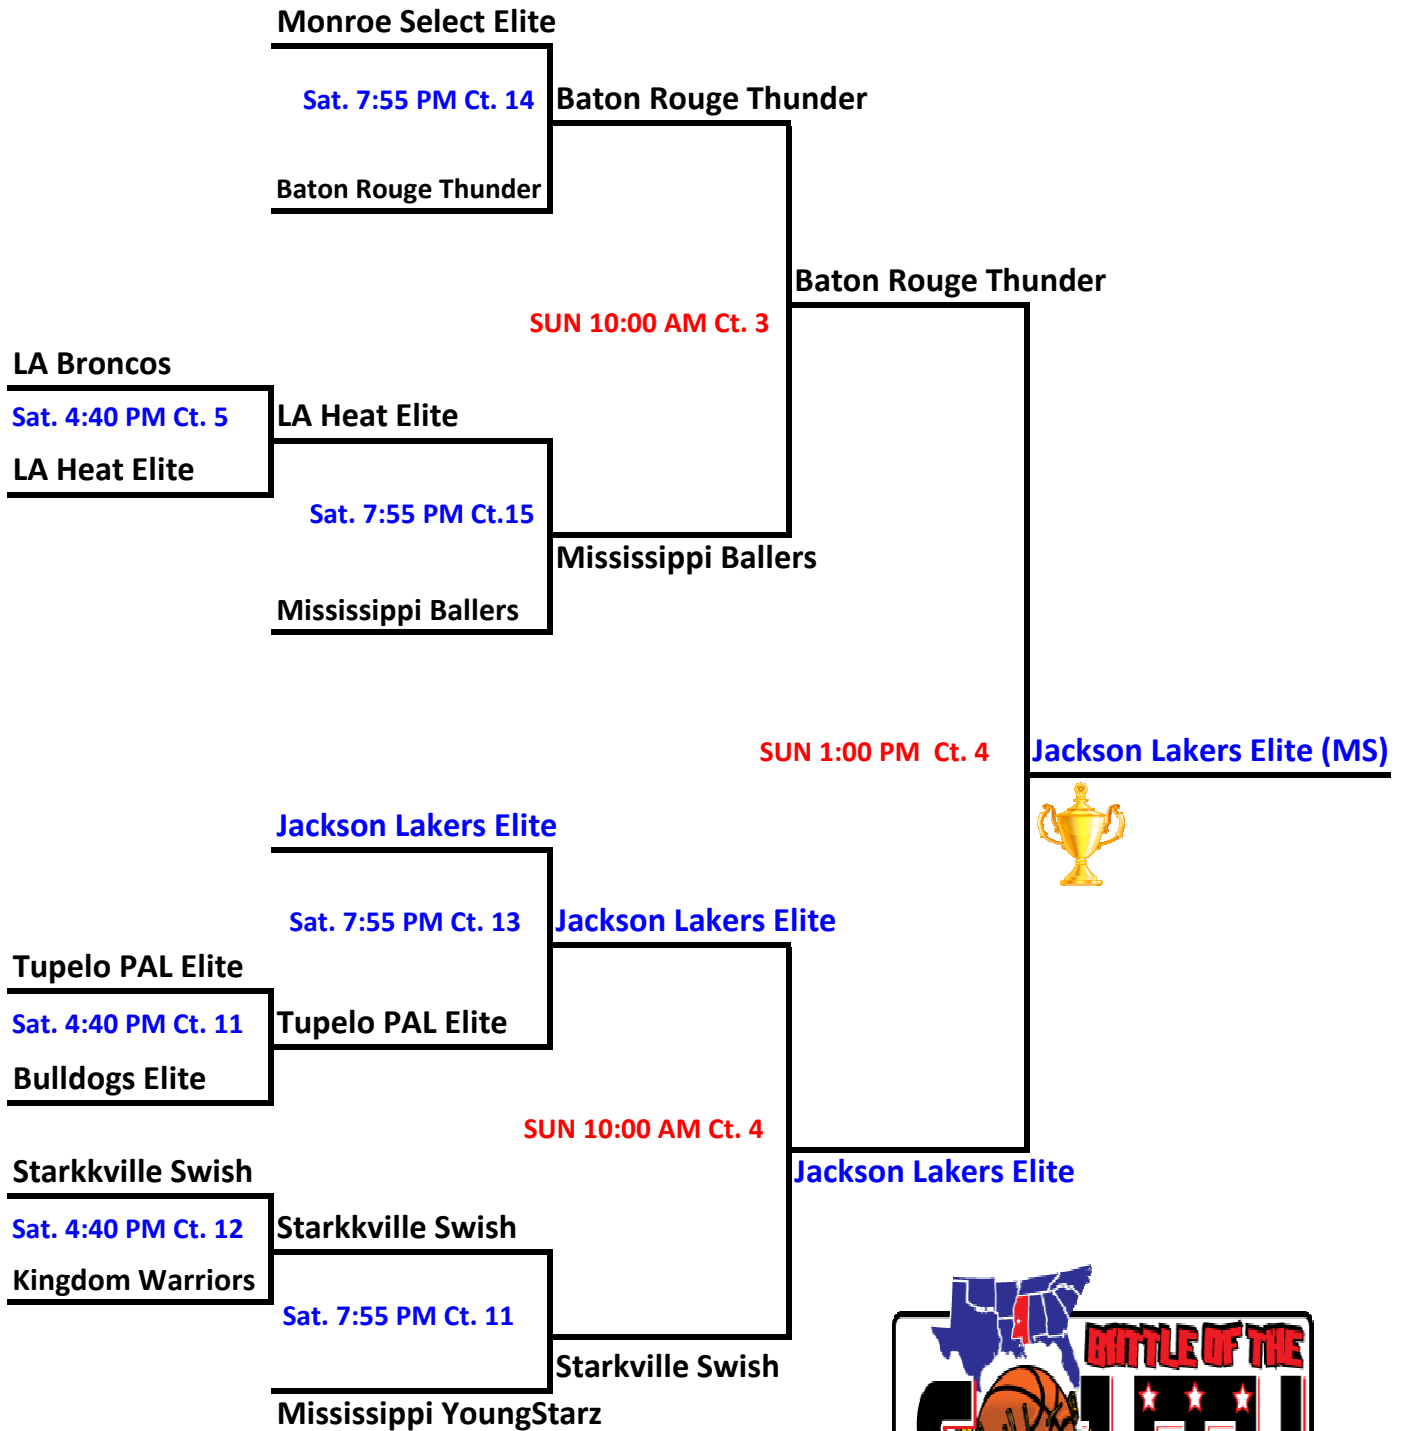

POOL B

W	L
0	2
1	1
2	0

- B1 **Kingdom Warriors Academy (MS)**
- B2 **Baton Rouge Thunder (LA)**
- B3 **Jackson Lakers Elite (MS)**

Teams	Day	Time	Court	Results
B1 v B3	Fri	9:30 PM	4	B1 38 B3 43
B3 v B2	Sat	9:05 AM	10	B3 51 B2 48
B2 v B1	Sat	11:15 AM	10	B2 52 B1 44

POOL D

W	L
2	0
0	2
1	1

- D1 **Mississippi Ballers**
- D2 **PAL Bulls (MS)**
- D3 **Starkville Swish (MS)**

Teams	Day	Time	Court	Results
D2 v D3	Fri	9:00 PM	4	D2 53 D3 42
D1 v D2	Sat	11:15 AM	9	D1 0 D2 15
D3 v D1	Sat	1:25 PM	9	D3 15 D1 0

2017 BATTLE OF THE SOUTH CLASSIC - 12U DIVISION BRACKET

Home on Top
 Vistor on Bottom