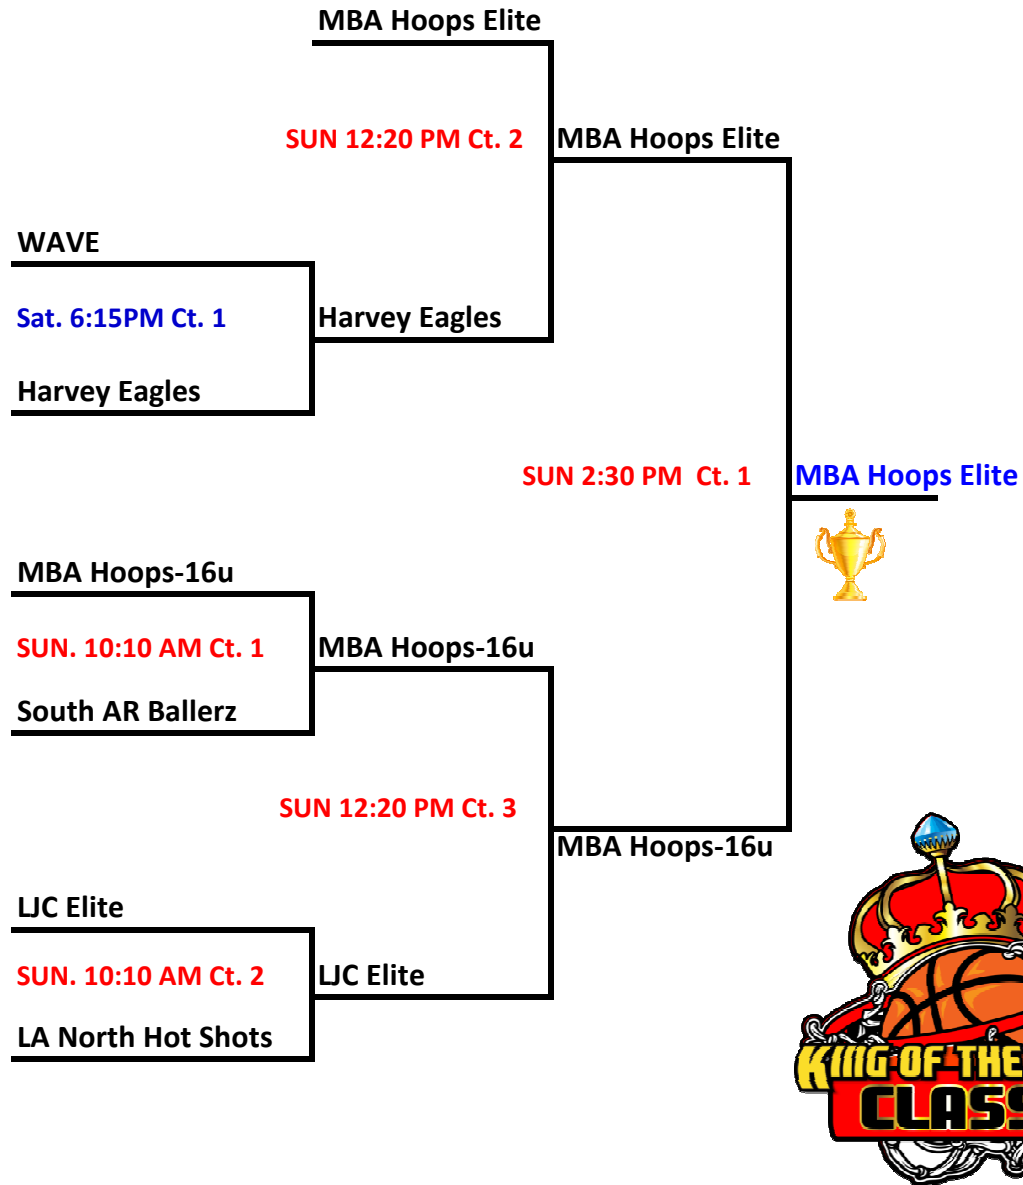

POOL B

W L

2	0
1	1

- B1 **LJC Elite (MS)**
 B2 **Wave (MS)**

Teams	Day	Time	Court	Results
B2 v C2	Sat	8:30 AM	1	B2 <u>28</u> C2 <u>74</u>
B1 v C1	Sat	11:45 AM	1	B1 <u>64</u> C1 <u>59</u>
B2 v B1	Sat	3:00 PM	1	B2 <u>32</u> B1 <u>66</u>

POOL C

W L

0	2
2	0

- C1 **Harvey Eagles (LA)**
 C2 **MBA Hoops-16u (MS)**

Teams	Day	Time	Court	Results
B2 v C2	Sat	8:30 AM	1	B2 <u>28</u> C2 <u>74</u>
B1 v C1	Sat	11:45 AM	1	B1 <u>64</u> C1 <u>59</u>
C1 v C2	Sat	4:05 PM	4	C1 <u>49</u> C2 <u>69</u>

2016 KING OF THE COURT CLASSIC - (HS DIVISION BRACKET)

Home on Top
Vistor on Bottom