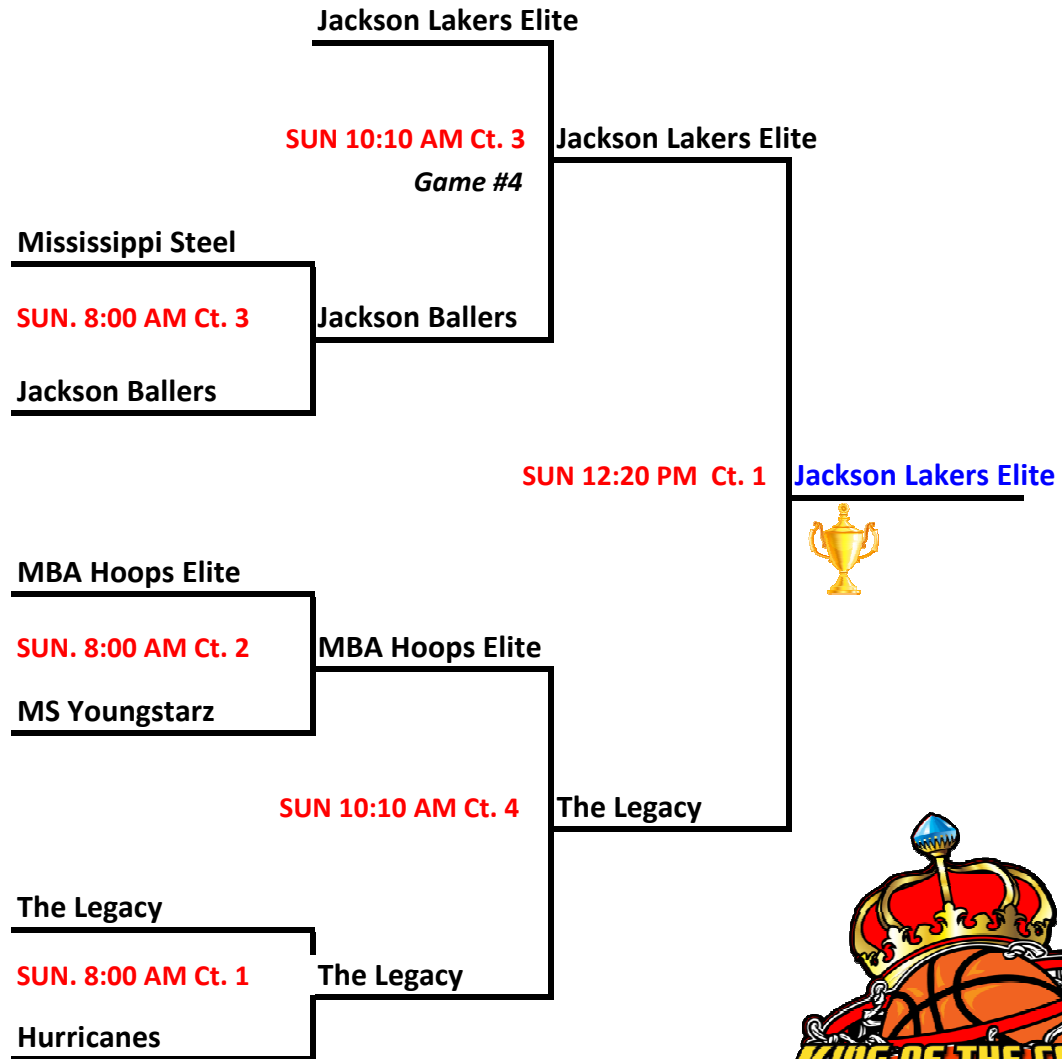

POOL B

W L

1	1
0	2

- B1 **The Legacy (MS)**
- B2 **Mississippi Steel**

Teams	Day	Time	Court	Results
B2 v C2	Sat	8:30 AM	5	B2 <u>51</u> C2 <u>60</u>
C1 v B1	Sat	10:40 AM	4	C1 <u>59</u> B1 <u>54</u>
B1 v B2	Sat	1:55 PM	1	B1 <u>44</u> B2 <u>42</u>

POOL C

W L

2	0
1	1

- C1 **MBA Hoops Elite**
- C2 **Jackson Ballers**

Teams	Day	Time	Court	Results
B2 v C2	Sat	8:30 AM	5	B2 <u>51</u> C2 <u>60</u>
C1 v B1	Sat	10:40 AM	4	C1 <u>59</u> B1 <u>54</u>
C2 v C1	Sat	1:55 PM	2	C2 <u>33</u> C1 <u>65</u>

2016 KING OF THE COURT CLASSIC - (15U DIVISION BRACKET)

Home on Top
Vistor on Bottom