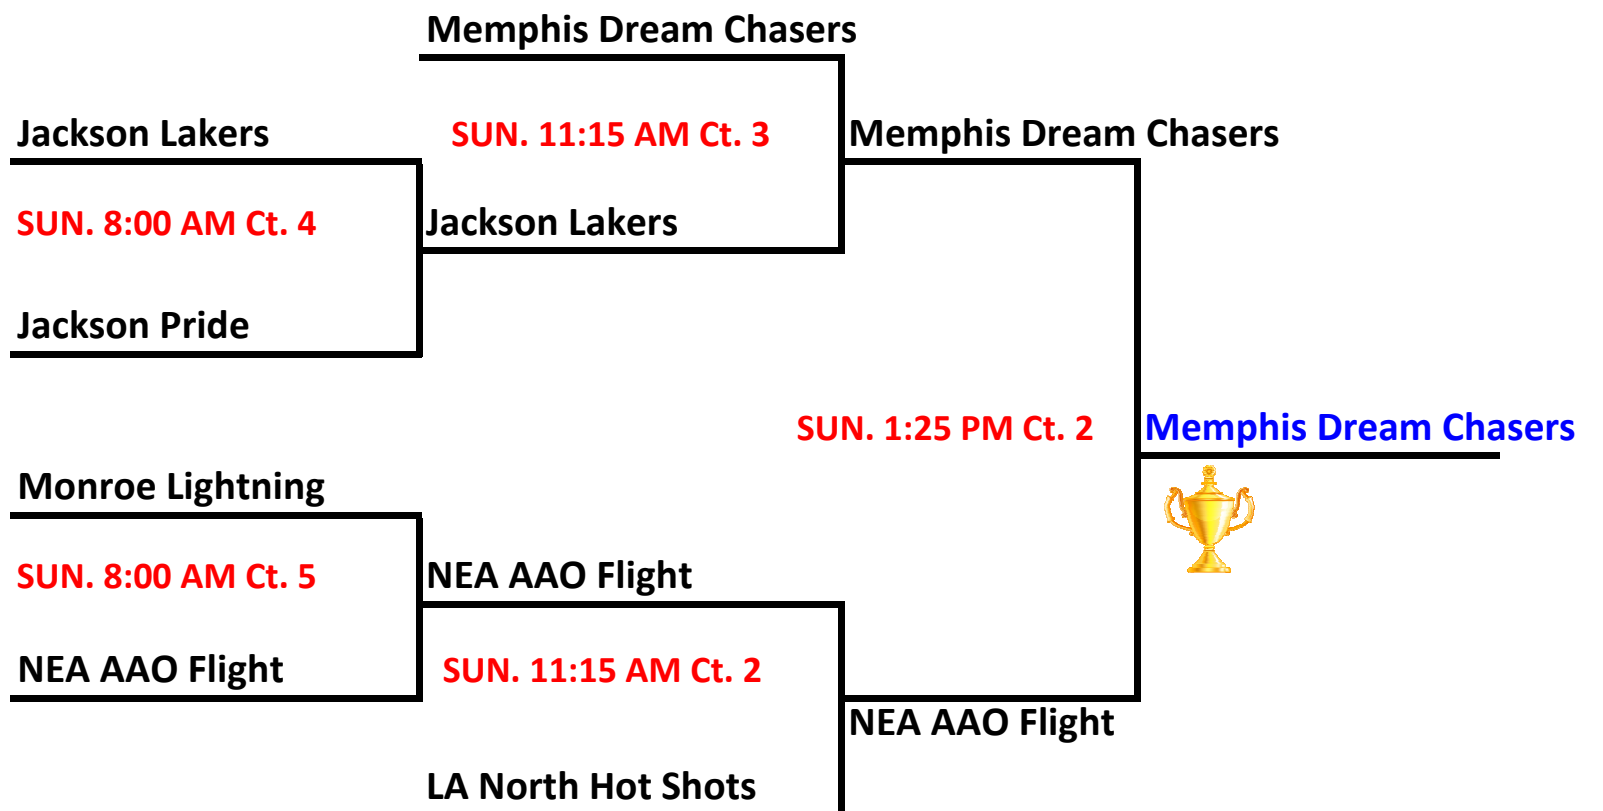

# 2016 KING OF THE COURT CLASSIC - (12U DIVISION)

POOL A					
W L					
2	0	A1	<b>Memphis Dream Chasers (TN)</b>		
0	2	A2	<b>Jackson Pride (MS)</b>		
1	1	A3	<b>Monroe Lightning (LA)</b>		
Teams	Day	Time	Court	Results	
A1 v A3	Sat	9:35 AM	2	A1 <b>43</b>	A3 <b>34</b>
A3 v A2	Sat	11:45 AM	2	A3 <b>43</b>	A2 <b>31</b>
A2 v A1	Sat	3:00 PM	4	A2 <b>35</b>	A1 <b>63</b>

POOL B					
W L					
1	1	B1	<b>Jackson Lakers Elite (MS)</b>		
0	2	B2	<b>NEA AAO Flight (AR)</b>		
2	0	B3	<b>LA North Hot Shots</b>		
Teams	Day	Time	Court	Results	
B1 v B2	Sat	9:35 AM	3	B1 <b>44</b>	B2 <b>41</b>
B3 v B1	Sat	11:45 AM	3	B3 <b>39</b>	B1 <b>37</b>
B2 v B3	Sat	3:00 PM	5	B2 <b>46</b>	B3 <b>48</b>

Home on Top  
Vistor on Bottom