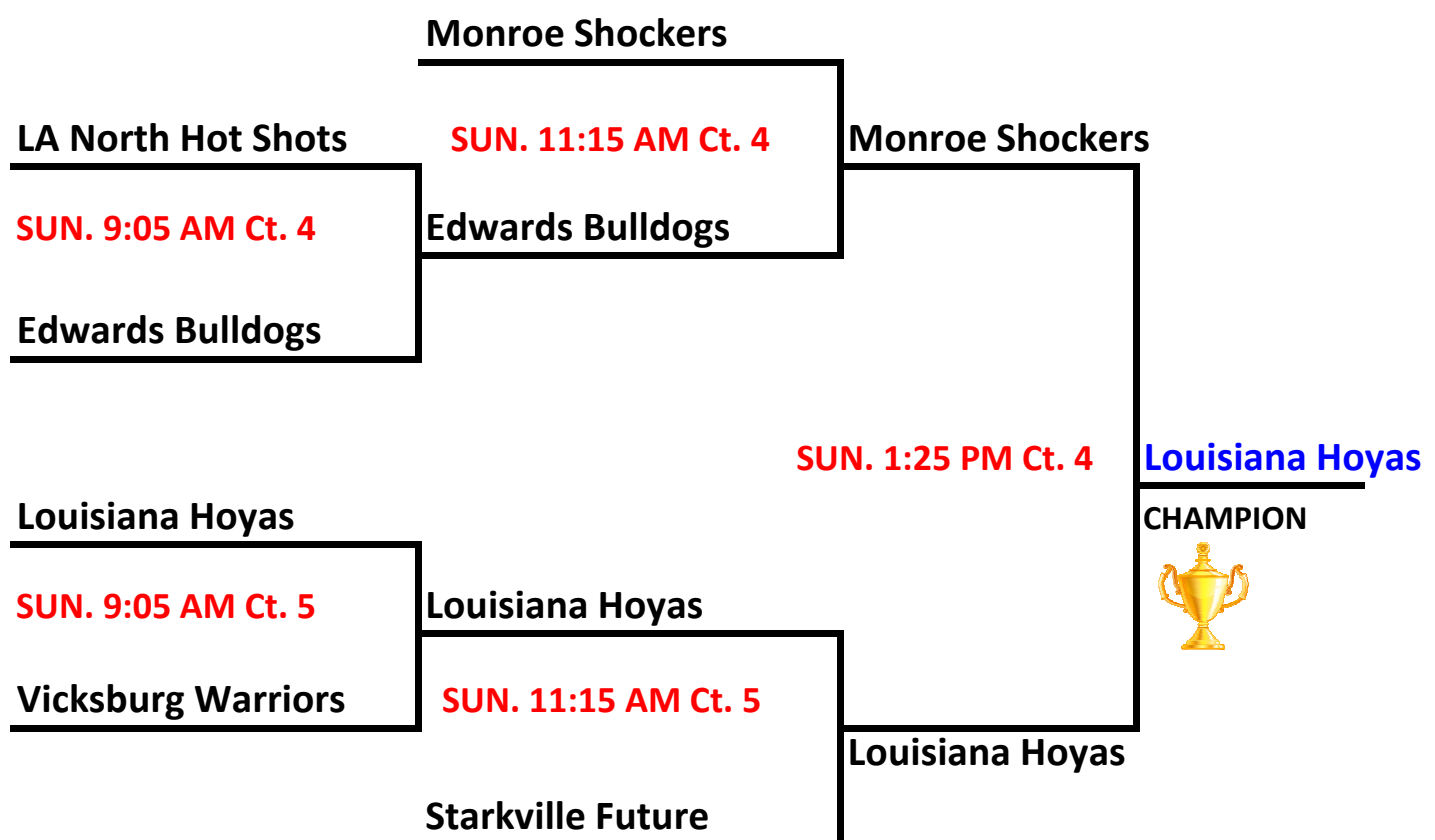

# 2016 KING OF THE COURT CLASSIC - (10U DIVISION)

POOL A					
W L					
1	1	A1	<b>Louisiana Hoyas</b>		
0	2	A2	<b>Edwards Bulldogs (MS)</b>		
2	0	A3	<b>Monroe Shockers (LA)</b>		
Teams	Day	Time	Court	Results	
A1 v A2	Sat	9:35 AM	5	A1	47 A2 23
A3 v A1	Sat	12:50 PM	5	A3	41 A1 34
A2 v A3	Sat	3:00 PM	2	A2	33 A3 53

POOL B					
W L					
0	2	B1	<b>Vicksburg Warriors (MS)</b>		
1	1	B2	<b>LA North Hot Shots</b>		
2	0	B3	<b>Starkville Future (MS)</b>		
Teams	Day	Time	Court	Results	
B1 v B3	Sat	8:30 AM	4	B1	10 B3 38
B2 v B1	Sat	11:45 AM	4	B2	35 B1 13
B3 v B2	Sat	3:00 PM	3	B3	32 B2 31

Home on Top  
Vistor on Bottom