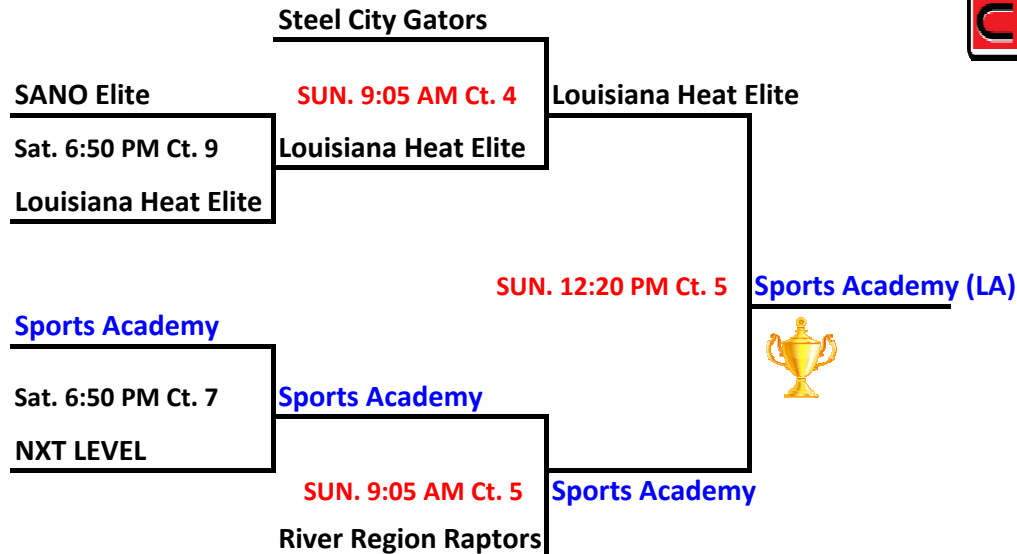

2016 BATTLE OF THE SOUTH CLASSIC - 11U DIVISION

POOL A					
W	L				
0	2	A1	Louisiana Heat Elite		
2	0	A2	Steel City Gators (AL)		
1	1	A3	Sports Academy (LA)		
Teams	Day	Time	Court	Results	
A2 v A3	Sat	10:10 AM	5	A2	40 A3 31
A1 v A2	Sat	12:20 PM	5	A1	14 A2 42
A3 v A1	Sat	3:30 PM	5	A3	45 A1 29

POOL B					
W	L				
1	1	B1	SANO Elite (LA)		
0	2	B2	NXT LEVEL		
2	0	B3	River Region Raptors (LA)		
Teams	Day	Time	Court	Results	
B1 v B2	Sat	8:00 AM	11	B1	51 B2 5
B2 v B3	Sat	10:10 AM	11	B2	3 B3 48
B3 v B1	Sat	2:30 PM	7	B3	43 B1 35

Sites:

- 1-5: MBA Basketball Complex
- 7: Provine HS
- 9: Murrah HS
- 11: MSD (New Gym)