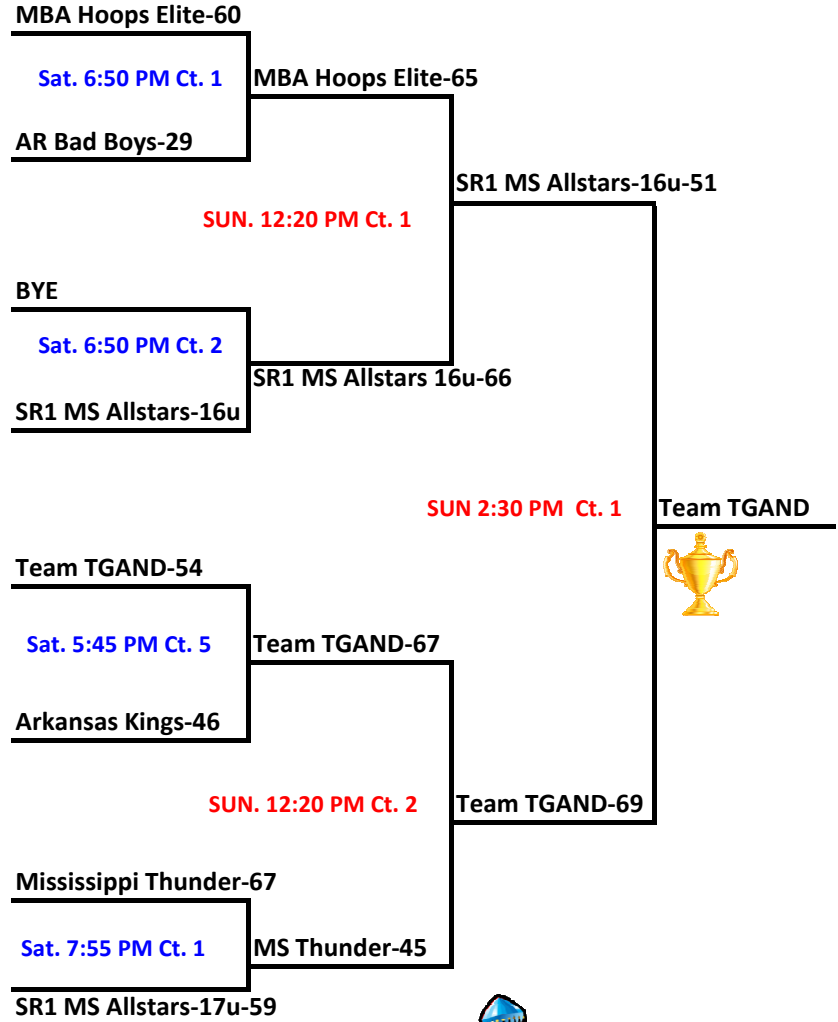

2015 KING OF THE COURT CLASSIC - (17U DIVISION)

POOL A										
W		L								
2	2	A1		MBA Hoops Elite (MS)						
1	1	A2		Arkansas Kings						
Teams	Day	Time	Court	Results						
A2 v B1	Sat	8:00 AM	1	A2	50	B1	43			
B2 v A1	Sat	10:10 AM	1	B2	0	A1	15			
*A1 v A2	Sat	3:35 PM	1	A1	65	A2	39			
*pool placement game										

POOL B										
W		L								
1	1	B1		SR1 MS Basketball Allstars 17u						
0	2	B2		MS/LOU Select						
Teams	Day	Time	Court	Results						
A2 v B1	Sat	8:00 AM	1	A2	50	B1	43			
B2 v A1	Sat	10:10 AM	1	B2	0	A1	15			
*B1 v B2	Sat	3:35 PM	3	B1	15	B2	0			
*pool placement game										

2015 KING OF THE COURT CLASSIC - (17U DIVISION BRACKET)

Home on Top
Vistor on Bottom