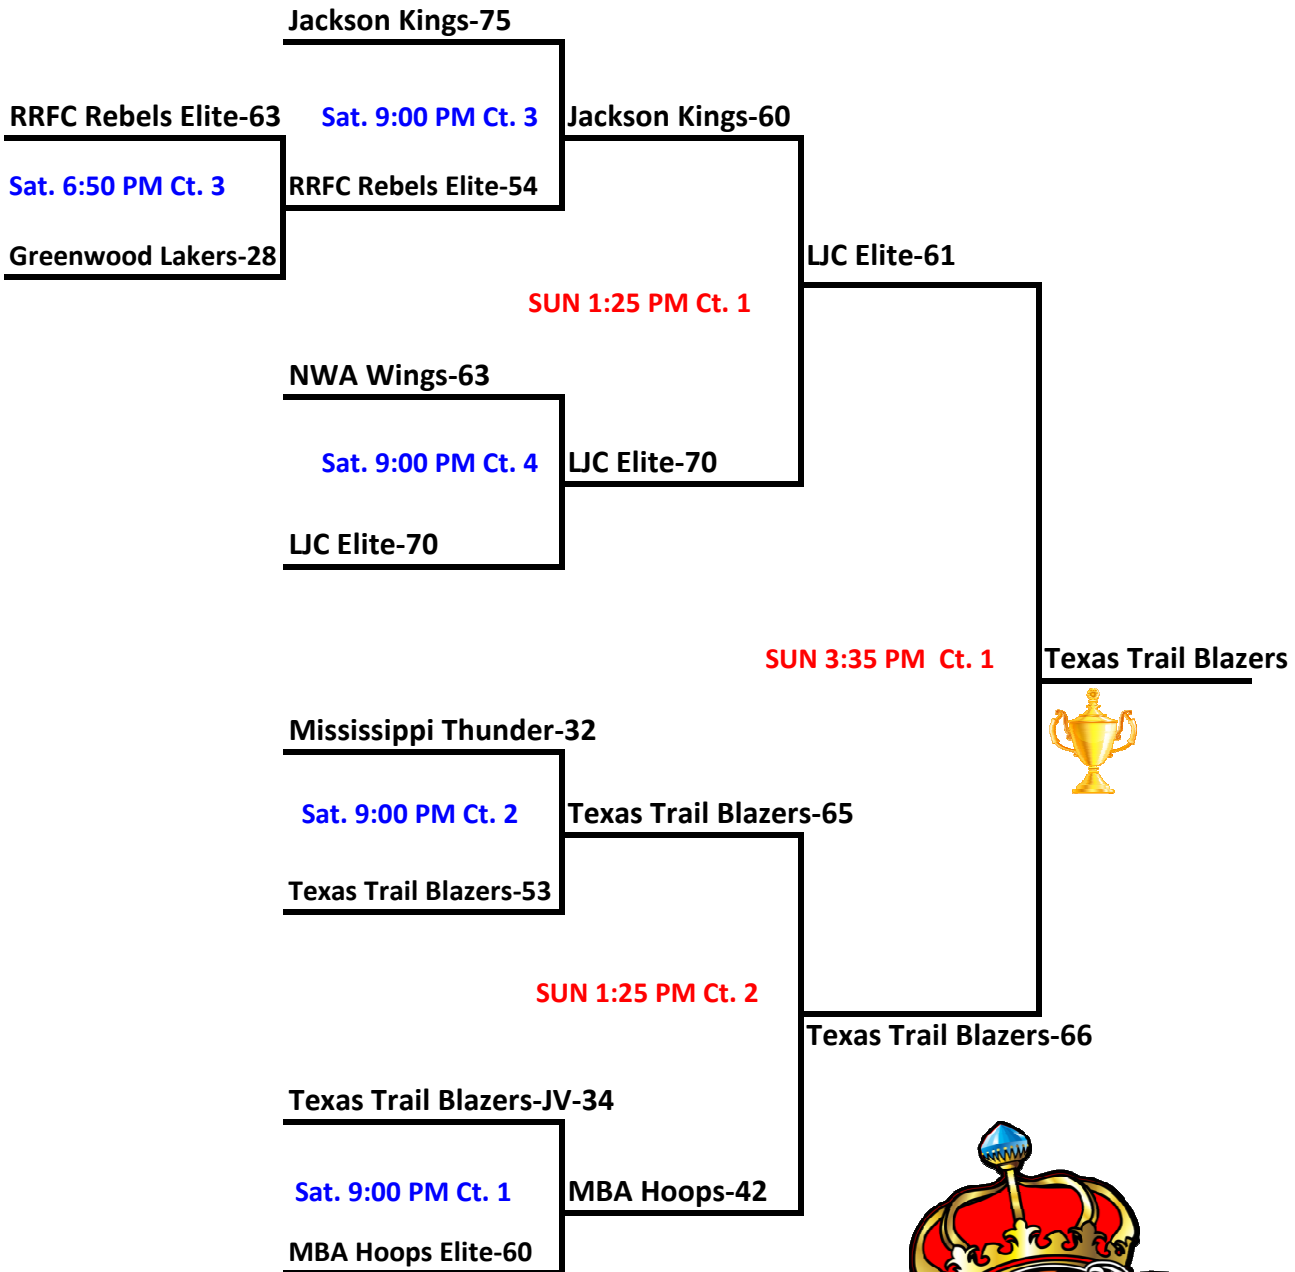

POOL B

W		L				
1	1	B1	LJC Elite (MS)			
2	0	B2	Texas Trail Blazers-2017			
0	2	B3	Greenwood Lakers			
Teams	Day	Time	Court	Results		
B1 v B2	Sat	10:10 AM	5	B1	44	B2 54
B2 v B3	Sat	2:30 PM	3	B2	63	B3 15
B3 v B1	Sat	4:40 PM	3	B3	19	B1 71

POOL C

W		L			
2	0	C1	MBA Hoops Elite (MS)		
1	1	C2	NWA Wings (AR)		
0	2	C3	RRFC Rebels Elite (TX)		
Teams	Day	Time	Court	Results	
C1 v C3	Fri	9:30 PM	2	C1	60 C3 45
C2 v C1	Sat	11:15 AM	3	C2	60 C1 62
C3 v C2	Sat	2:30 PM	5	C3	65 C2 69

ALL Players MUST be in FULL uniform to enter the gym!!

Home on Left
Vistor on Right

Courts:

1-5: MBA Basketball Complex

Teams MUST arrive at the gym site AT LEAST 30 min. BEFORE scheduled game time as games CAN & will begin early. NOT for the 1st game of the day!

Any teams playing illegal players will be disqualified from the tournament (NO REFUNDS)!!

2015 KING OF THE COURT CLASSIC - (16U DIVISION BRACKET)

Home on Top
Vistor on Bottom