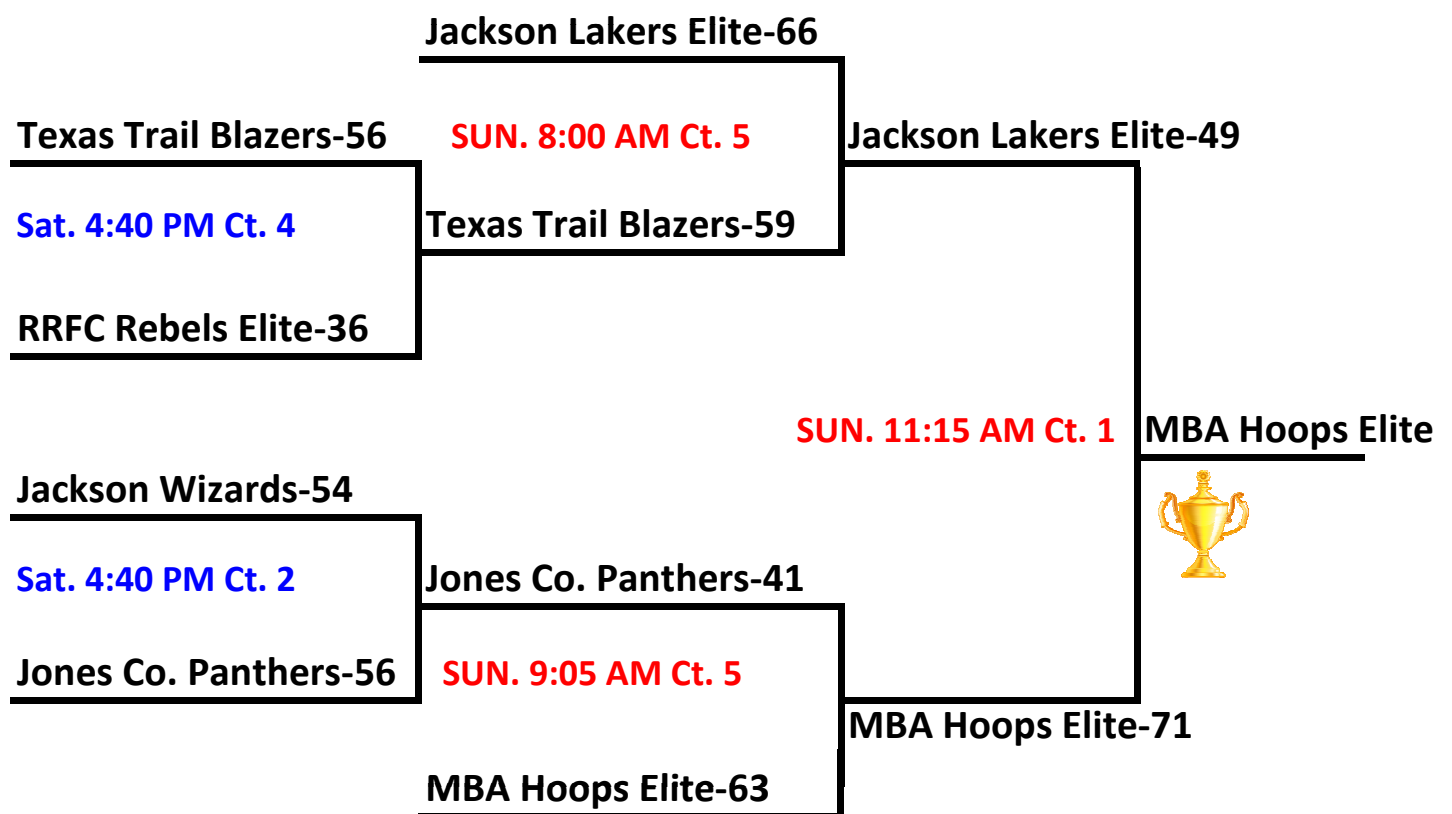

# 2015 KING OF THE COURT CLASSIC - (15U DIVISION)

POOL A					
W L					
2	0	A1	<b>Jackson Lakers Elite (MS)</b>		
0	2	A2	<b>RRFC Rebels Elite (TX)</b>		
1	1	A3	<b>Jackson Wizards (MS)</b>		
Teams	Day	Time	Court	Results	
A1 v A2	Fri	8:30 PM	2	A1 58	A2 32
A3 v A1	Sat	10:10 AM	2	A3 46	A1 64
A2 v A3	Sat	12:20 PM	4	A2 60	A3 64

POOL B					
W L					
1	1	B1	<b>Texas Trail Blazers 2018</b>		
2	0	B2	<b>MBA Hoops Elite (MS)</b>		
0	2	B3	<b>Jones Co. Panthers</b>		
Teams	Day	Time	Court	Results	
B2 v B3	Fri	7:30 PM	2	B2 54	B3 29
B1 v B2	Sat	11:15 AM	1	B1 46	B2 48
B3 v B1	Sat	1:25 PM	2	B3 43	B1 51

Home on Top  
Vistor on Bottom