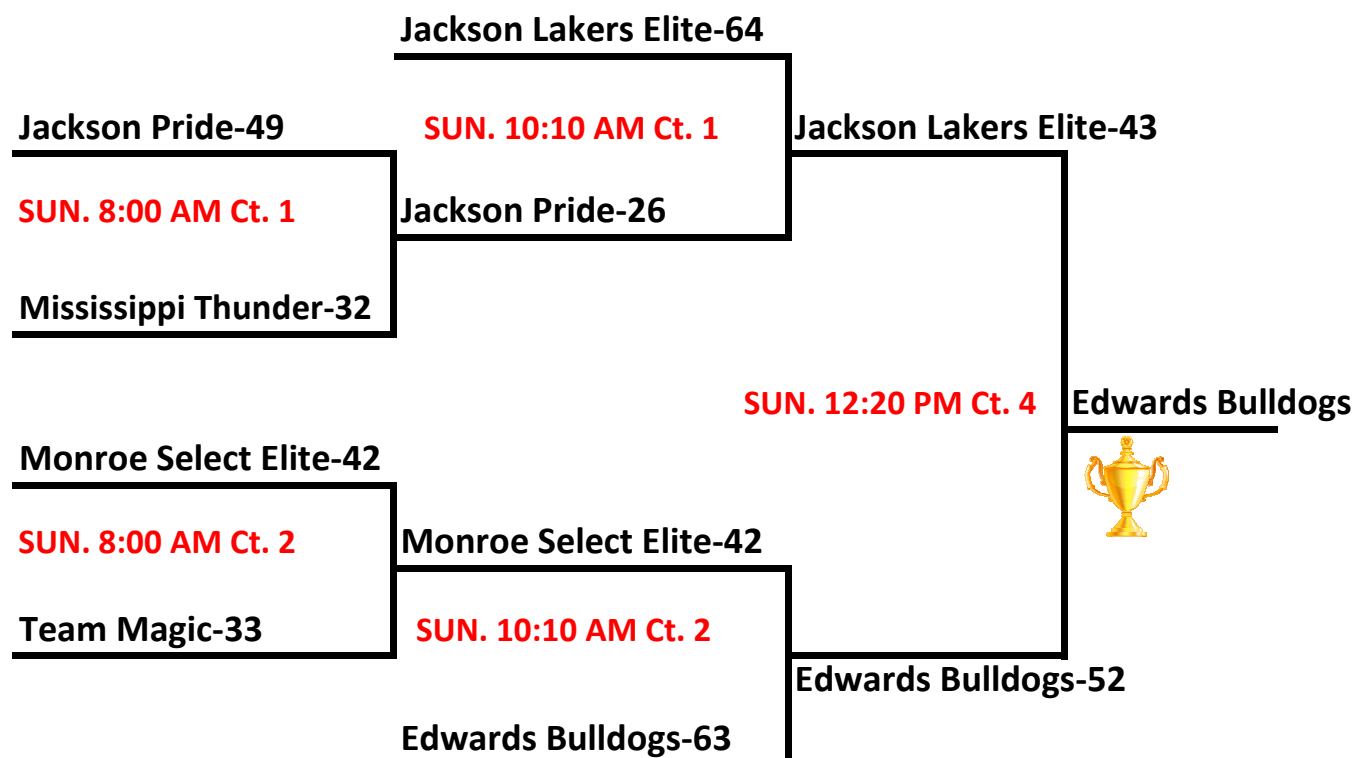

2015 KING OF THE COURT CLASSIC - (13U DIVISION)

POOL A					
W L					
2	0	A1	Jackson Lakers Elite (MS)		
0	2	A2	Mississippi Thunder		
1	1	A3	Monroe Select Elite		
Teams	Day	Time	Court	Results	
A1 v A2	Fri	6:30 PM	4	A1 56	A2 30
A2 v A3	Sat	2:30 PM	1	A2 42	A3 51
A3 v A1	Sat	4:40 PM	1	A3 38	A1 54

POOL B					
W L					
1	1	B1	Jackson Pride (MS)		
0	2	B2	Team Magic (TN)		
2	0	B3	Edward Bulldogs (MS)		
Teams	Day	Time	Court	Results	
B1 v B2	Fri	8:30 PM	4	B1 48	B2 24
B2 v B3	Sat	9:05 AM	1	B2 23	B3 57
B3 v B1	Sat	2:30 PM	4	B3 49	B1 34

Home on Top
Vistor on Bottom