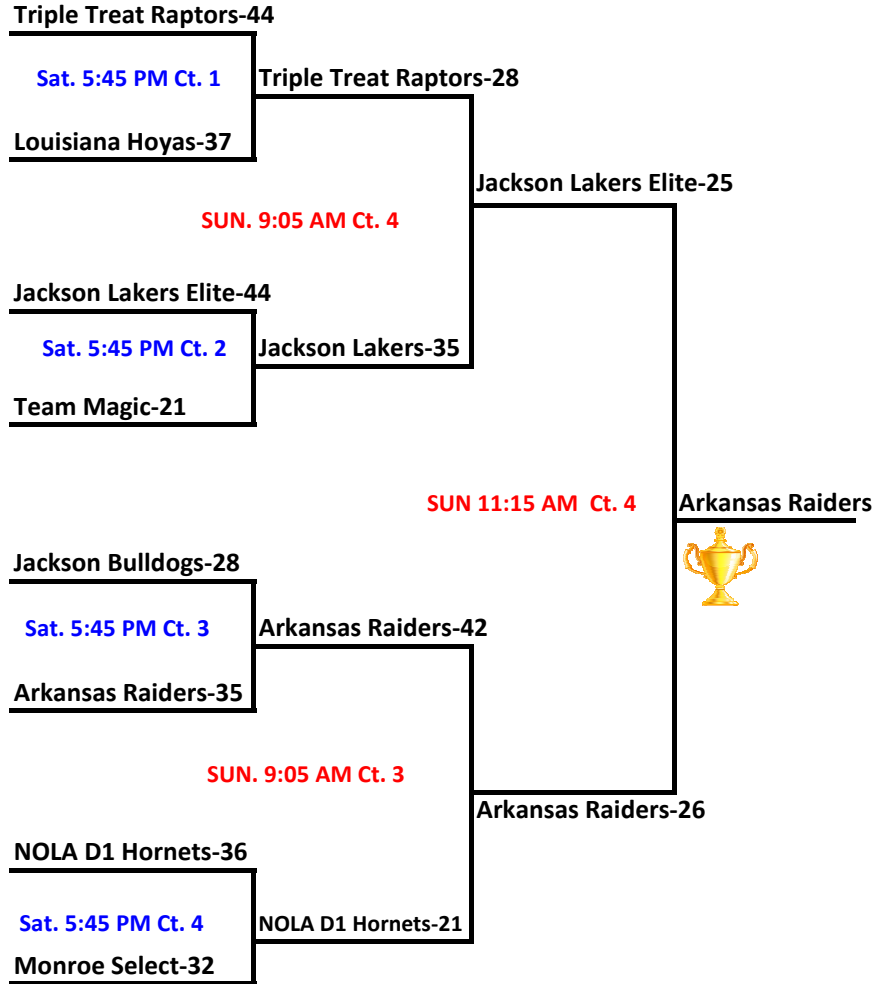

2015 KING OF THE COURT CLASSIC - (10U DIVISION BRACKET)

Home on Top
Vistor on Bottom