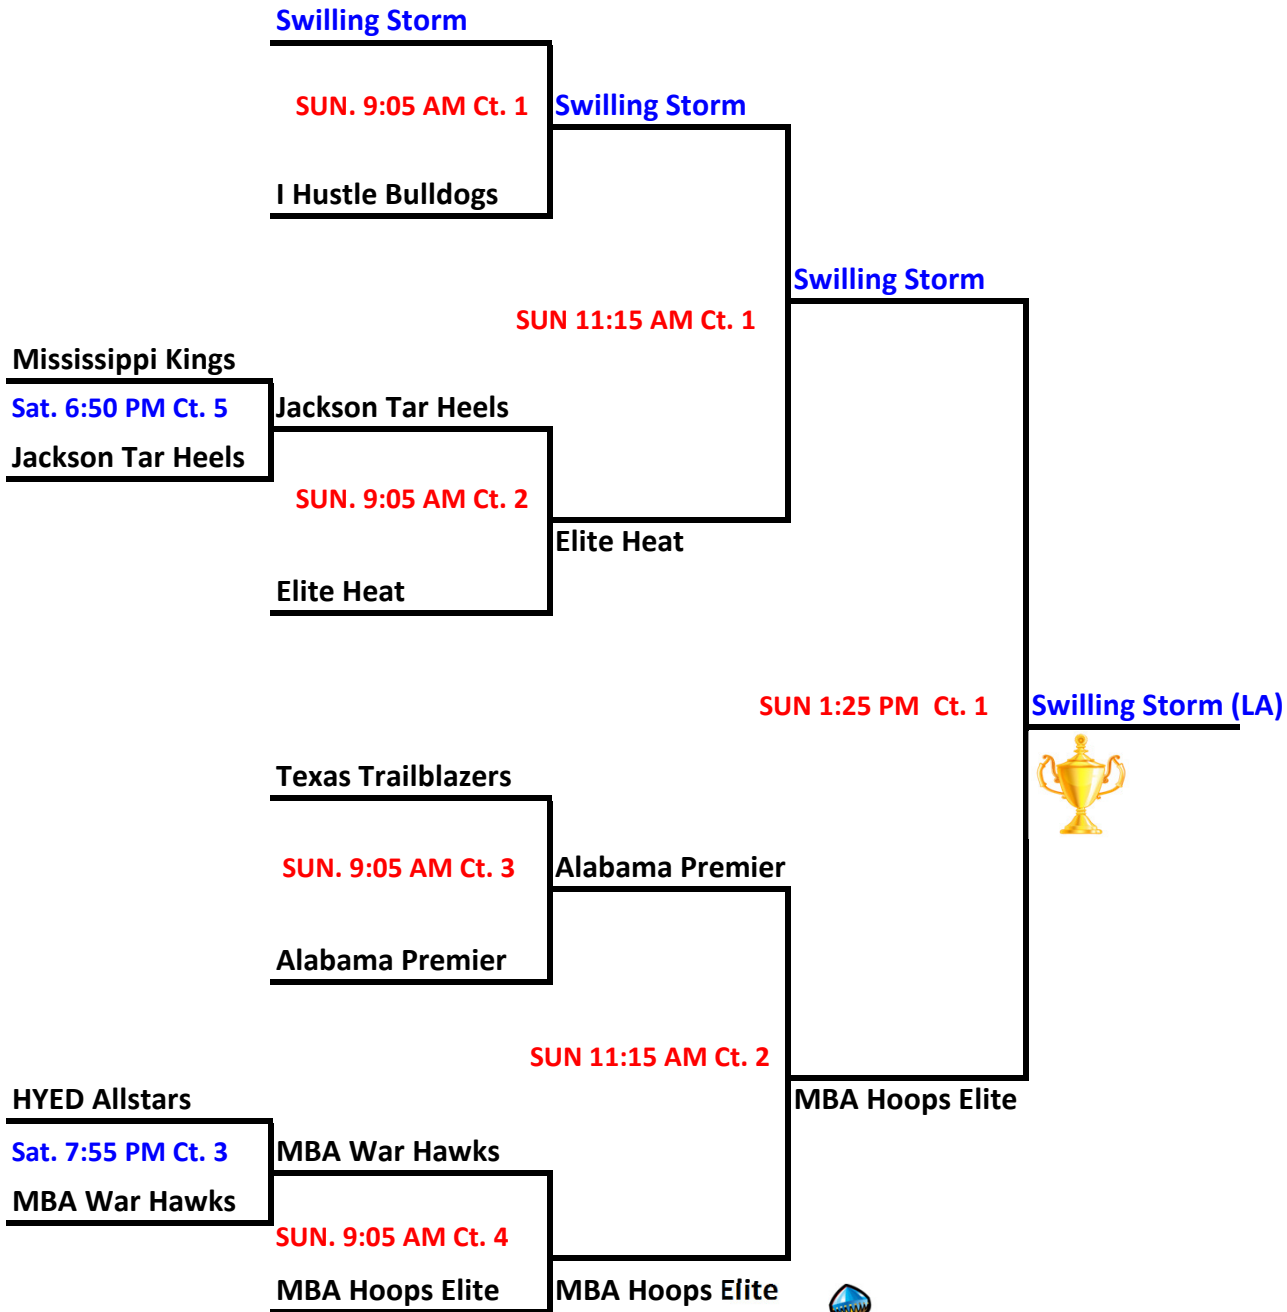

## POOL B

W	L
---	---

2	0
1	1
0	2

B1 **Texas Trailblazers**

B2 **I Hustle Bulldogs**

B3 **MBA War Hawks**

Teams	Day	Time	Court	Results
B2 v B3	Fri	7:30 PM	1	B2 <u>52</u> B3 <u>49</u>
B3 v B1	Sat	8:00 AM	1	B3 <u>28</u> B1 <u>32</u>
B1 v B2	Sat	11:15 AM	4	B1 <u>48</u> B2 <u>24</u>

## POOL C

W	L
---	---

0	2
1	1
2	0

C1 **Jackson Bulls**

C2 **Mississippi Kings**

C3 **MBA Hoops Elite**

Teams	Day	Time	Court	Results
C1 v C3	Fri	9:30 PM	1	C1 <u>0</u> C3 <u>15</u>
C3 v C2	Sat	11:15 AM	2	C3 <u>65</u> C2 <u>31</u>
C2 v C1	Sat	1:25 PM	3	C2 <u>15</u> C1 <u>0</u>

## POOL D

W	L
---	---

0	2
2	0
1	1

D1 **TEAM NOLA (LA)**

D2 **ELITE HEAT**

D3 **HYEP Allstars**

Teams	Day	Time	Court	Results
D1 v D3	Sat	8:00 AM	2	D1 <u>0</u> D3 <u>15</u>
D2 v D1	Sat	10:10 AM	2	D2 <u>15</u> D1 <u>0</u>
D3 v D2	Sat	3:35 PM	2	D3 <u>44</u> D2 <u>58</u>

# 2014 KING OF THE COURT CLASSIC - (9TH GRADE BRACKET)

Home on Top  
Vistor on Bottom