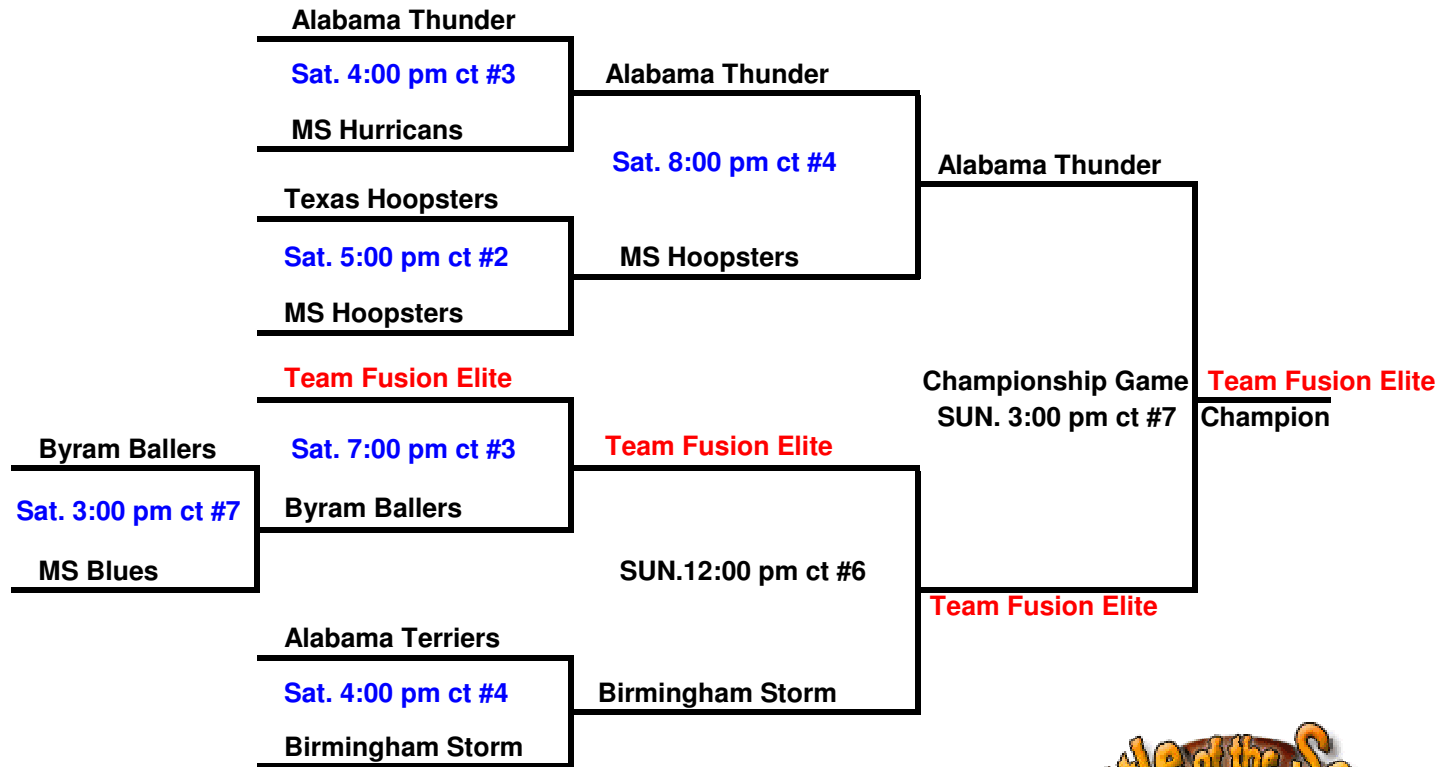

## POOL B

W L

1	1
2	0
	2

B1 **Mississippi Blues 2nd**  
 B2 **Alabama Terriers (AL) 1st**  
 B3 **Mississippi Hurricans 3rd**

Teams	Date	Time	Site	Results
B1 v B3	Fri	7:00 pm	2	B1 27 B3 24
B2 v B1	Sat	9:00 am	5	B2 35 B1 20
B3 v B2	Sat	12:00 pm	5	B3 30 B2 36

## POOL C

W L

2	0
1	1
	2

C1 **Team Fusion Elite (MO) 1st**  
 C2 **Texas Hoopsters Elite 2nd**  
 C3 **Birmingham Storm (AL) 3rd**

Teams	Date	Time	Site	Results
C1 v C3	Fri	10:00 pm	3	C1 44 C3 39
C2 v C1	Sat	10:00 am	6	C2 19 C1 40
C3 v C2	Sat	1:00 pm	6	C3 40 C2 43

### Sites:

- 1: Site 1-4 MBA Complex Ct. 1-4
- 2: Site 5-7 WP Complex Ct. 5-7
- 3: Site 8 Murrah HS Ct #8
- 4: Site 9 Callaway HS Ct #9

home on left  
visitor on right

**ALL Players MUST be in FULL uniform to enter the gym!!**

# 2009 BATTLE OF THE SOUTH CLASSIC - (15U) BRACKET

Home on Top  
Visitor on Bottom

Sites  
 Courts 1-4 @ MBA Complex  
 Court 5-7 @ JSU WP Complex  
 Court 8 @ Murrah HS  
 Court 9 @ Callaway HS