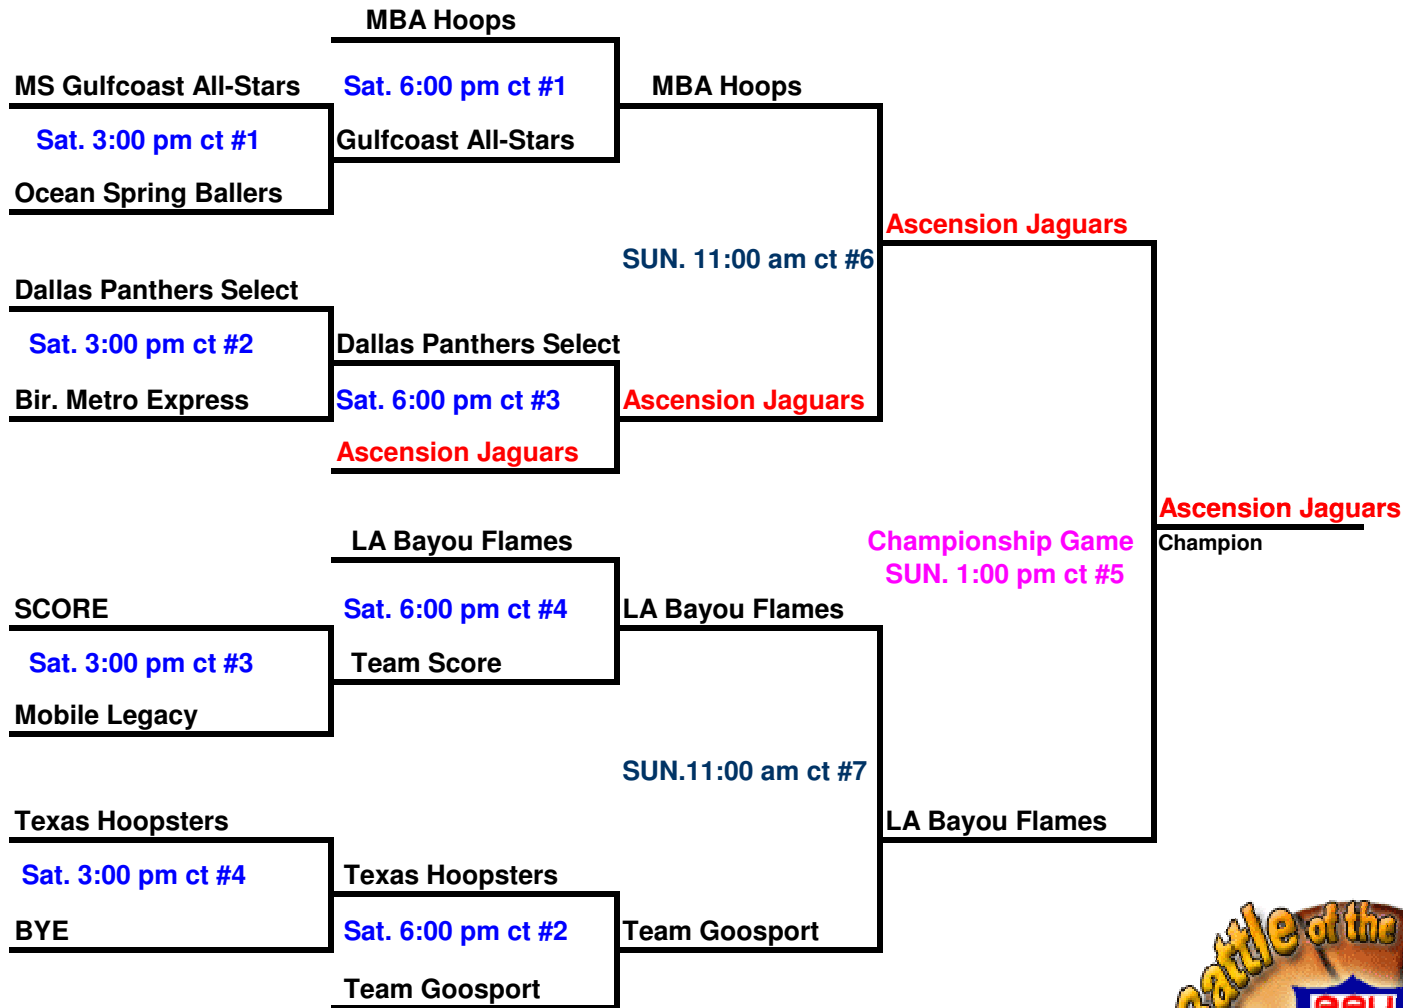

2009 BATTLE OF THE SOUTH CLASSIC - (13U)

POOL A

W	L
2	0
1	1

A1 **MBA Hoops (MS) 1st**
A2 **SCORE (MS) 2nd**
A3 **Georgia Fastbreak (No Show)**

Teams	Date	Time	Site	Results
A1 v A3	Fri	7:00 pm	3	A1 2 A3 0
A2 v A1	Sat	9:00 am	7	A2 36 A1 39
A2 v A3	Sat	12:00 pm	9	A2 2 A3 0

POOL B

W	L
2	0
1	1
	2

B1 **Team Goosport Express (LA) 1st**
B2 **Ocean Spring Ballers (MS) 2nd**
B3 **Birmingham Metro Express (AL) 3rd**

Teams	Date	Time	Site	Results
B1 v B3	Sat	8:00 am	2	B1 69 B3 7
B2 v B1	Sat	11:00 am	3	B2 31 B1 36
B3 v B2	Sat	1:00 pm	3	B3 14 B2 56

POOL C

W	L
	2
1	1
2	0

C1 **Mobile Legacy (AL) 3rd**
C2 **Texas Hoopsters Elite 2nd**
C3 **Ascension Jaguars (LA) 1st**

Teams	Date	Time	Site	Results
C1 v C3	Fri	8:00 pm	1	C1 19 C3 57
C2 v C1	Sat	9:00 am	6	C2 37 C1 21
C3 v C2	Sat	12:00 pm	6	C3 66 C2 27

POOL D

W	L
	2
2	0
1	1

D1 **MS Gulfcoast All-Stars 3rd**
D2 **Louisiana Bayou Flames 1st**
D3 **Dallas Panthers Select (TX) 2nd**

Teams	Date	Time	Site	Results
D1 v D3	Sat	8:00 am	5	D1 19 D3 44
D3 v D2	Sat	11:00 am	4	D3 25 D2 26
D2 v D1	Sat	1:00 pm	4	D2 38 D1 14

Sites:

- 1: Site 1-4 MBA Complex Ct. 1-4
- 2: Site 5-7 WP Complex Ct. 5-7
- 3: Site 8 Murrah HS Ct #8
- 4: Site 9 Callaway HS Ct #9

home on left
visitor on right

ALL Players MUST be in FULL uniform to enter the gym!!

2009 BATTLE OF THE SOUTH CLASSIC - (13U) BRACKET

Sites:

- 1: Site 1-4 MBA Complex Ct. 1-4
- 2: Site 5-7 WP Complex Ct. 5-7
- 3: Site 8 Murrah HS Ct #8